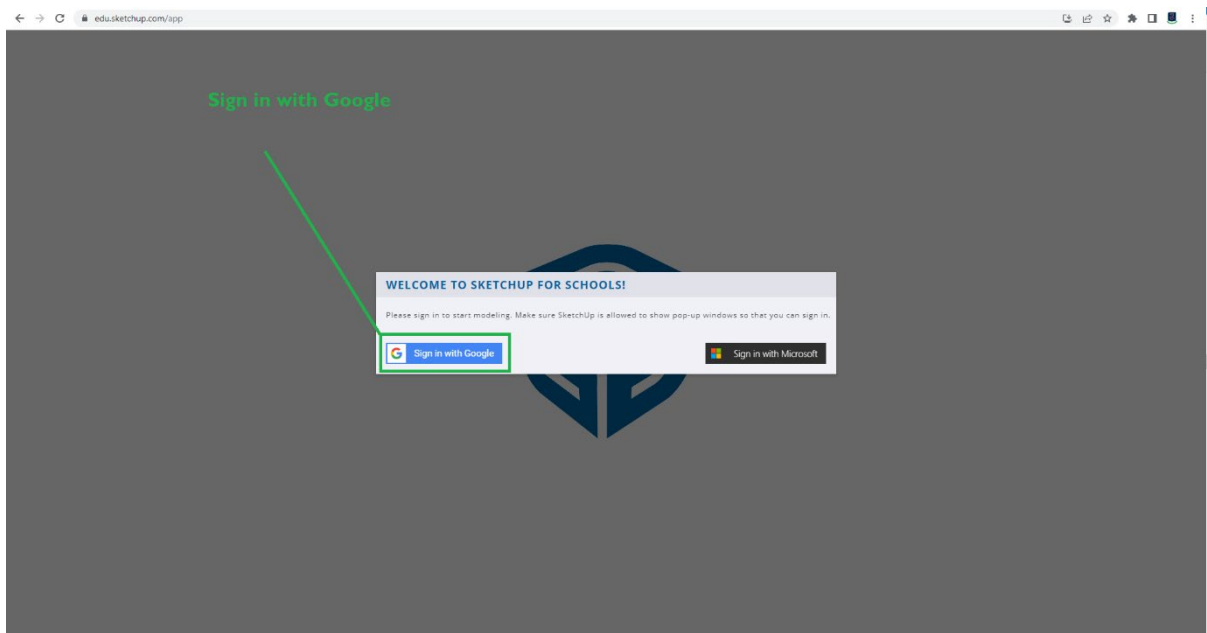

How to access the online version of Sketchup

1. Go to <https://edu.sketchup.com/app>
2. Select Sign in with Google

3. Type in your @schools email address. If you do not have your details please pop into IT and we will give you a copy.