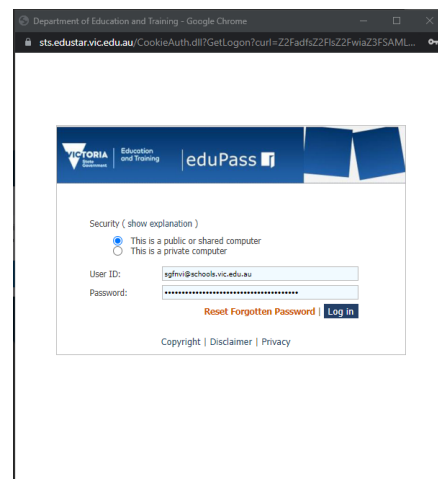

How to access the online version of Sketchup

1. Go to <https://edu.sketchup.com/app>
2. Select Sign in with Google

3. Type in your @schools email address. If you do not have your details please pop into IT and we will give you a copy.