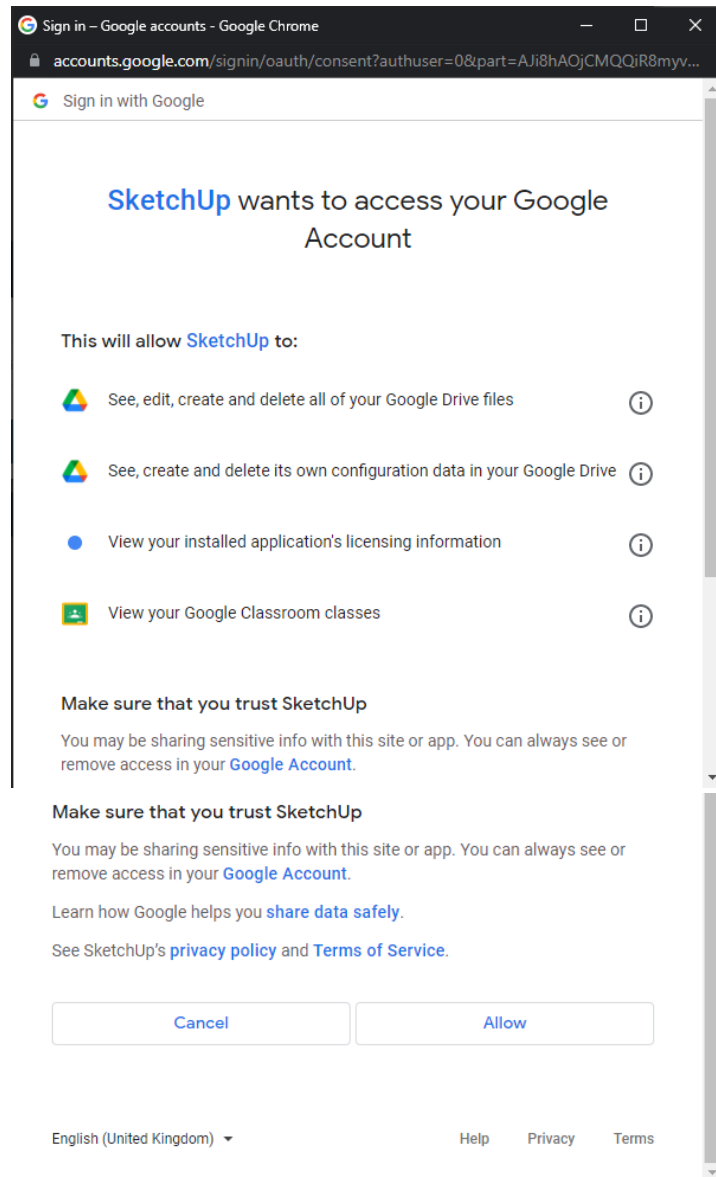

4. Allow Sketchup to access your @schools Google account (Scroll down and click allow)

5. Begin using Sketchup