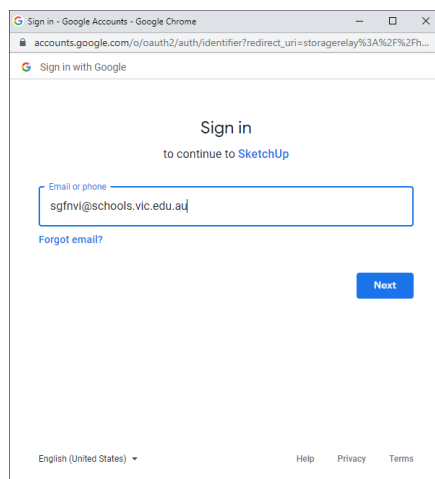

How to access the online version of Sketchup

1. Go to <https://edu.sketchup.com/app>
2. Select Sign in with Google

3. Type in your @schools email address. If you do not have your details please pop into IT and we will give you a copy.